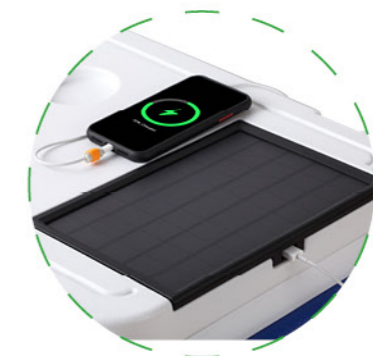

带太阳能板
Solar Panel

JL-B-060ETL ○○

Specification/ 规格: 650 × 405 × 420mm
 Packing/ 装箱数: 1PC
 Meas/ 箱规: 660 × 415 × 435mm
 G.W./N.W./ 毛净重: 7.6/6.6KGS

JL-B-060UL ○○

Specification/ 规格: 650 × 405 × 440mm
 Packing/ 装箱数: 1PC
 Meas/ 箱规: 660 × 415 × 455mm
 G.W./N.W./ 毛净重: 8.5/7.5KGS