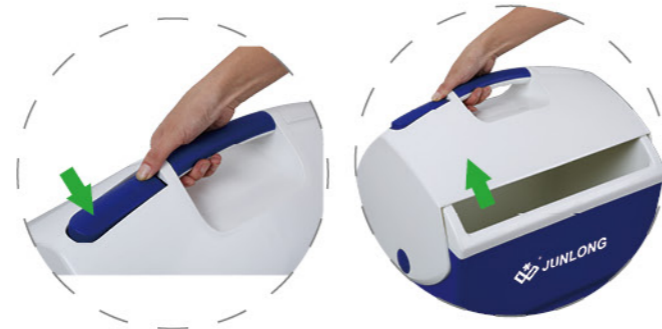

JL-B-010L

Specification/ 规格: 350 × 235 × 330mm
Packing/ 装箱数: 6PCS
Meas/ 箱规: 710 × 360 × 670mm
G.W./N.W./ 毛净重: 11.0/9.5KGS

JL-B-020L

Specification/ 规格: 420 × 290 × 405mm
Packing/ 装箱数: 4PCS
Meas/ 箱规: 600 × 430 × 810mm
G.W./N.W./ 毛净重: 11.5/10.0KGS

JL-B-010L+020L

Packing/ 装箱数: 4 SETS
Meas/ 箱规: 600 × 430 × 810mm
G.W./N.W./ 毛净重: 18.0/16.6KGS

JL-B-005L

Specification/ 规格: 270 × 205 × 195mm
Packing/ 装箱数: 8PCS
Meas/ 箱规: 540 × 450 × 410mm
G.W./N.W./ 毛净重: 7.5/6.4KGS

JL-B-013L

Specification/ 规格: 360 × 285 × 255mm
Packing/ 装箱数: 6PCS
Meas/ 箱规: 870 × 370 × 520mm
G.W./N.W./ 毛净重: 9.5/8.1KGS

JL-B-026L

Specification/ 规格: 420 × 380 × 330mm
Packing/ 装箱数: 4PCS
Meas/ 箱规: 770 × 440 × 670mm
G.W./N.W./ 毛净重: 12.0/10.6KGS

JL-B-005L+013L+026L

Packing/ 装箱数: 4 SETS
Meas/ 箱规: 770 × 440 × 670mm
G.W./N.W./ 毛净重: 20.5/19.2KGS